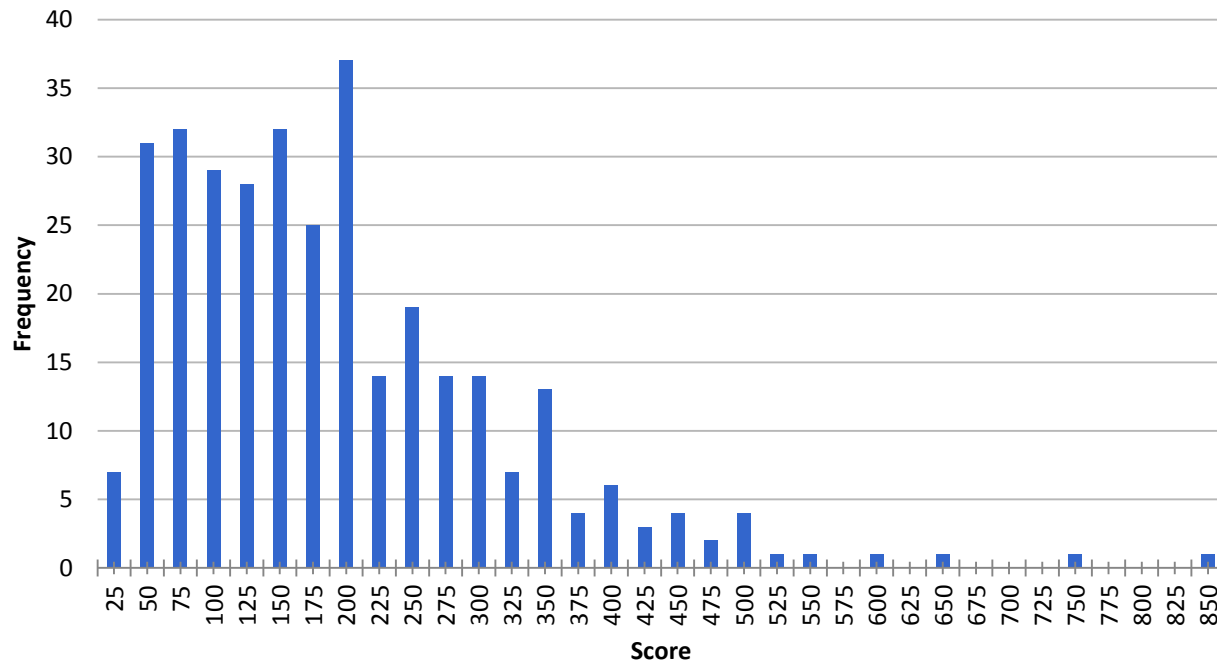

2018 Results

Elementary Students: April 21, 2018

Middle School Students: April 21, 2018

Ecobot 2018 Leaf Awards

Ecobot 2018 Distribution

Histogram of Robotics Scores

| <u>All Participants</u> | <u>Score (In Robotics)</u> | <u>Top 20 Scores</u> | |
|-------------------------|--------------------------------|----------------------------|----------------------------|
| No. Teams Participating | 170 | Elementary Teams | 11 teams |
| Highest Robot Score | 830 | Middle School Teams | 9 teams |
| Lowest Robot Score | 15 | Average Top 20 Robot Score | 407 (includes both rounds) |
| Average Robot Score | 183 | Median Robot Score | 460 Points |
| Median Robot Score | 160 | Standard Deviation | 107 Points |
| Mode Robot Score | 200 | Avg Electives Earned | 79 |
| Standard Deviation | 124 | | |
| Avg Electives Earned | 74 | | |