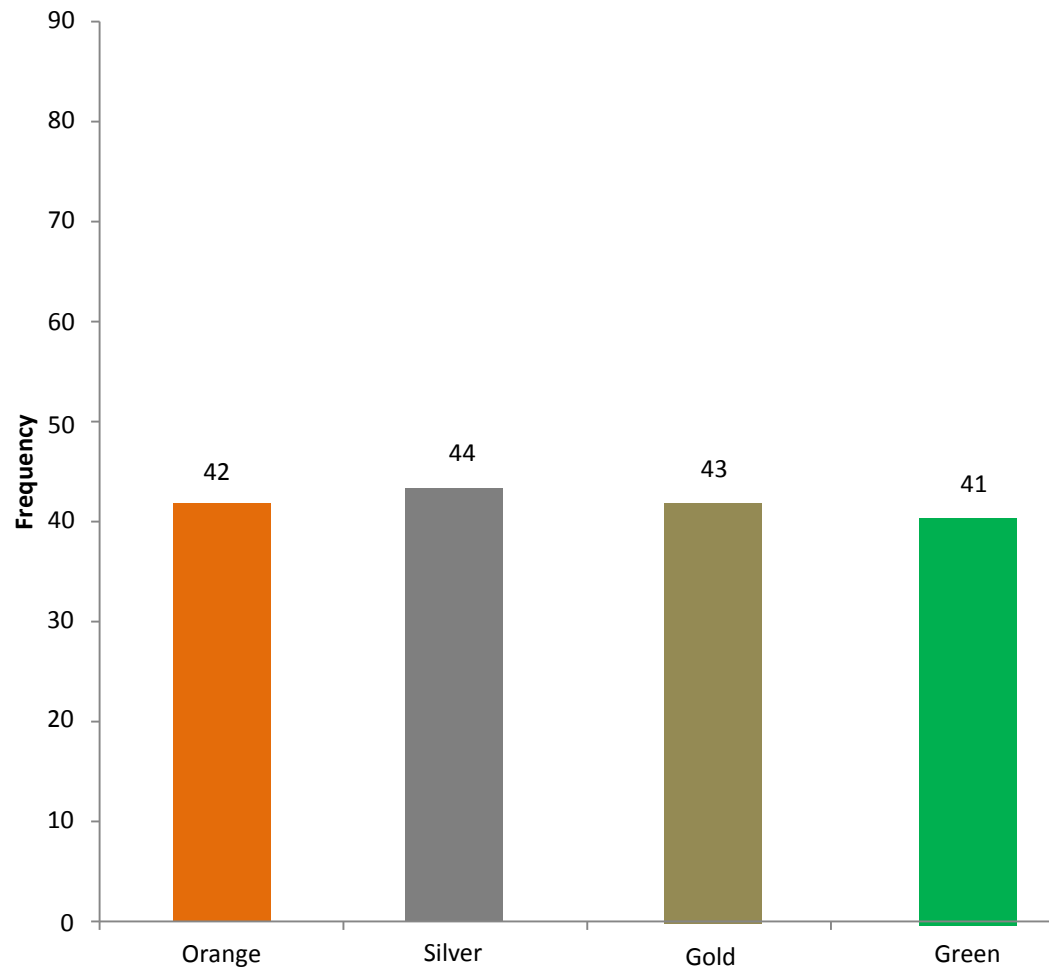

2018 Results

Elementary Students: April 21, 2018

Middle School Students: April 21, 2018

Ecobot 2018 Leaf Awards

Ecobot 2018 Distribution

Histogram of Robotics Scores

| <u>All Participants</u> | <u>Score (In Robotics)</u> | <u>Top 20 Scores</u> | |
|-------------------------|--------------------------------|----------------------------|----------------------------|
| No. Teams Participating | 170 | Elementary Teams | 11 teams |
| Highest Robot Score | 830 | Middle School Teams | 9 teams |
| Lowest Robot Score | 15 | Average Top 20 Robot Score | 407 (includes both rounds) |
| Average Robot Score | 183 | Median Robot Score | 460 Points |
| Median Robot Score | 160 | Standard Deviation | 107 Points |
| Mode Robot Score | 200 | Avg Electives Earned | 79 |
| Standard Deviation | 124 | | |
| Avg Electives Earned | 74 | | |